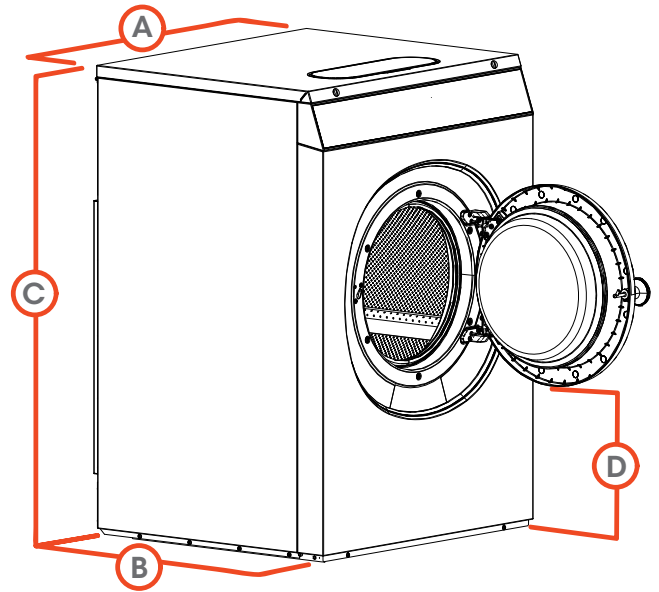

Softmount Washer-Extractor

Specifications

		PYN070
Control Option		XControl+
Capacity - lb (kg)		70 (28)
Overall Width - in (mm)		38.18 (970)
Overall Depth - in (mm)		46.65 (1185)
Overall Height - in (mm)		55.51 (1410)
Cylinder Diameter - in (mm)		29.53 (750)
Cylinder Depth - in (mm)		24.41 (620)
Cylinder Volume - cu. ft (liters)		9.9 (280)
Door Opening Size - in (mm)		18.11 (460)
Door Bottom to Floor - in (mm)		18.77 (477)
Wash Speed - RPM		42
Extractor Speed - RPM		915
Extract G-Force		350
Water Inlet Connection - in (mm)		2 x 0.75 (19)
Steam Inlet Connection - in (mm)		0.5 (13)
Drain Diameter - in (mm)		3 (76)
Motor Power Consumption - HP (kW)		4.02 (3.00)
Voltage / Circuit Breaker - FLA*	208-240/60/1	20 - 16
Shipping Dimensions Approx.- in (mm)	Width	40.35 (1025)
	Depth	48.23 (1225)
	Height	61.02 (1550)
Net Weight - lb (kg)		1092 (495)
Shipping Weight - lb (kg)		1135 (515)
Agency Approvals		CSA