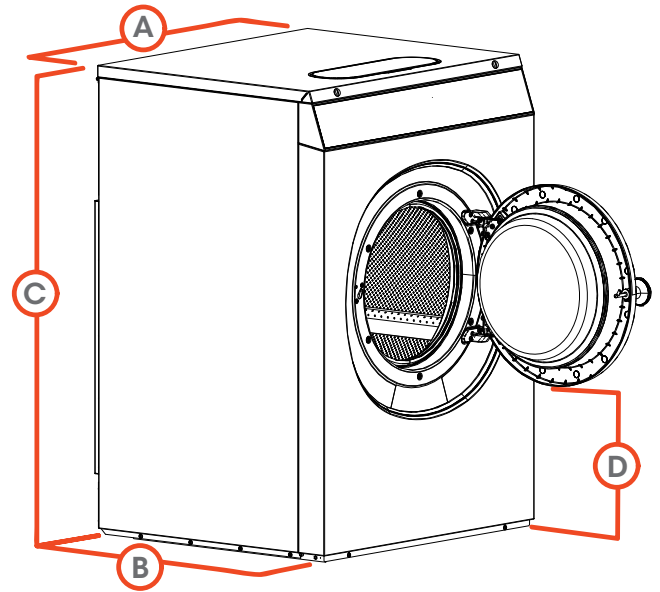

Softmount Washer-Extractor

Specifications

		PYN055
Control Option		XControl+
Capacity - lb (kg)		55 (24)
Overall Width - in (mm)		38.18 (970)
Overall Depth - in (mm)		43.5 (1105)
Overall Height - in (mm)		55.51 (1410)
Cylinder Diameter - in (mm)		29.53 (750)
Cylinder Depth - in (mm)		21.46 (545)
Cylinder Volume - cu. ft (liters)		8.5 (240)
Door Opening Size - in (mm)		18.11 (460)
Door Bottom to Floor - in (mm)		18.77 (477)
Wash Speed - RPM		42
Extractor Speed - RPM		980
Extract G-Force		400
Water Inlet Connection - in (mm)		2 x 0.75 (19)
Steam Inlet Connection - in (mm)		0.5 (13)
Drain Diameter - in (mm)		3 (76)
Motor Power Consumption - HP (kW)		4.02 (3.00)
Voltage / Circuit Breaker - FLA*	208-240/60/1	20 - 15
Shipping Dimensions Approx.- in (mm)	Width	40.35 (1025)
	Depth	45.28 (1150)
	Height	61.02 (1550)
Net Weight - lb (kg)		948 (430)
Shipping Weight - lb (kg)		992 (450)
Agency Approvals		CSA