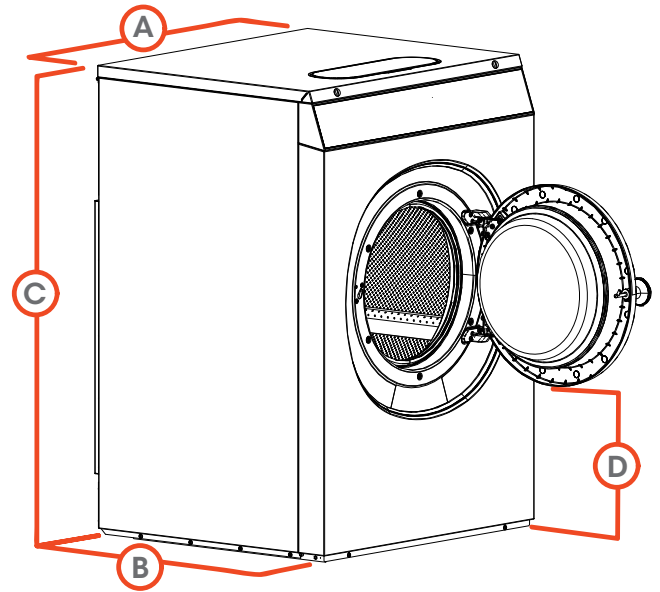

Softmount Washer-Extractor

Specifications

		PYN030
Control Option		XControl+
Capacity - lb (kg)		30 (14)
Overall Width - in (mm)		31.29 (795)
Overall Depth - in (mm)		37.2 (945)
Overall Height - in (mm)		48.22 (1225)
Cylinder Diameter - in (mm)		24.4 (620)
Cylinder Depth - in (mm)		17.72 (450)
Cylinder Volume - cu. ft (liters)		4.8 (135)
Door Opening Size - in (mm)		16.14 (410)
Door Bottom to Floor - in (mm)		13.46 (342)
Wash Speed - RPM		49
Extractor Speed - RPM		1075
Extract G-Force		400
Water Inlet Connection - in (mm)		2 x 0.75 (19)
Steam Inlet Connection - in (mm)		0.5 (13)
Drain Diameter - in (mm)		3 (76)
Motor Power Consumption - HP (kW)		2.01 (1.50)
Voltage / Circuit Breaker - FLA*	208-240/60/1	15 - 10.1
Shipping Dimensions Approx.- in (mm)	Width	32.87 (835)
	Depth	38.78 (985)
	Height	52.95 (1345)
Net Weight - lb (kg)		563 (255)
Shipping Weight - lb (kg)		606 (275)
Agency Approvals		CSA