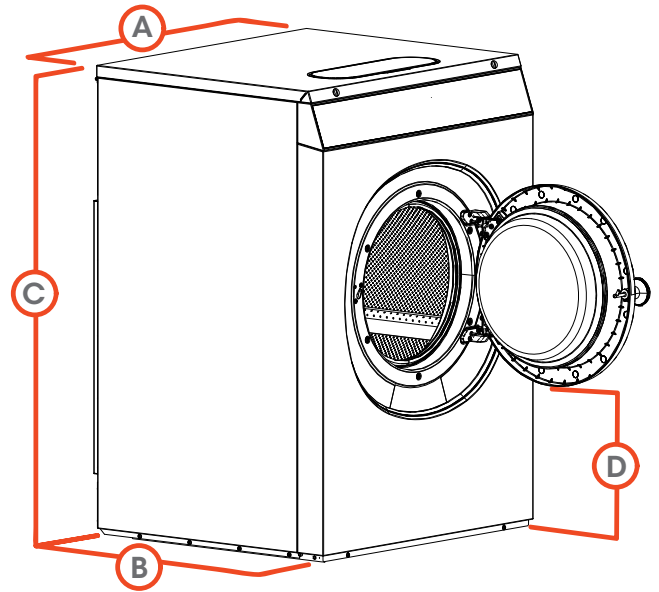

Softmount Washer-Extractor

Specifications

		PYN025
Control Option		XControl+
Capacity - lb (kg)		25 (11)
Overall Width - in (mm)		31.29 (795)
Overall Depth - in (mm)		31.29 (795)
Overall Height - in (mm)		48.22 (1225)
Cylinder Diameter - in (mm)		24.40 (620)
Cylinder Depth - in (mm)		13.78 (350)
Cylinder Volume - cu. ft (liters)		3.7 (105)
Door Opening Size - in (mm)		16.14 (410)
Door Bottom to Floor - in (mm)		13.36 (342)
Wash Speed - RPM		49
Extractor Speed - RPM		1075
Extract G-Force		400
Water Inlet Connection - in (mm)		2 x 0.75 (19)
Steam Inlet Connection - in (mm)		0.5 (13)
Drain Diameter - in (mm)		3 (76)
Motor Power Consumption - HP (kW)		1.48 (1.10)
Voltage / Circuit Breaker - FLA*	208-240/60/1	15 - 9.8
Shipping Dimensions Approx.- in (mm)	Width	32.87 (835)
	Depth	33.01 (840)
	Height	52.95 (1345)
Net Weight - lb (kg)		463 (210)
Shipping Weight - lb (kg)		518 (235)
Agency Approvals		CSA