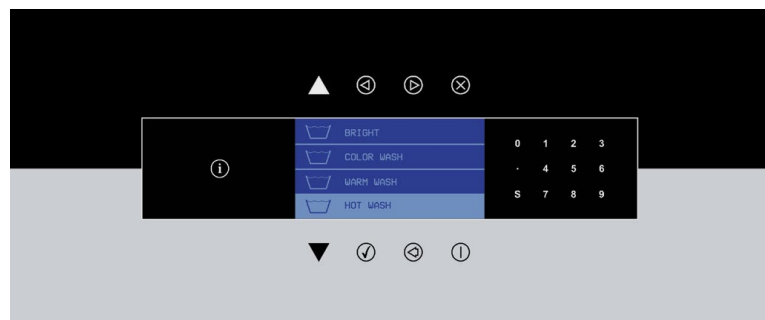

WASH
COMMERCIAL LAUNDRY

800-236-5599 | www.wash.com/on-premise