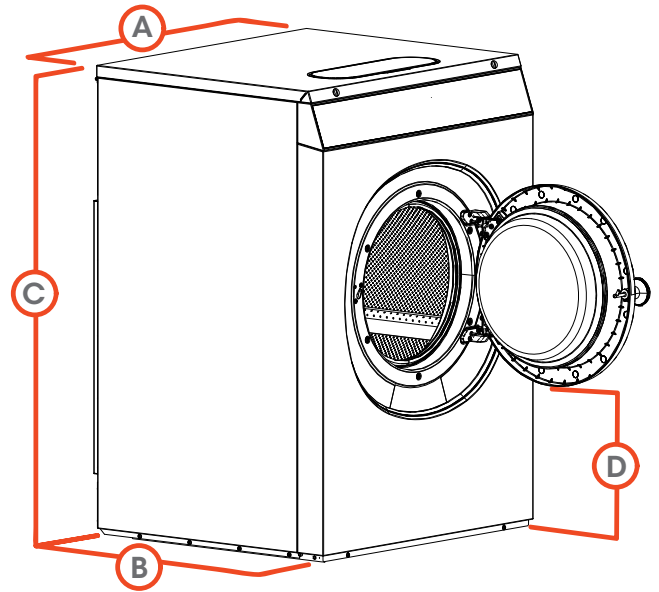

Softmount Washer-Extractor

Specifications

		PYN020
Control Option		XControl+
Capacity - lb (kg)		20 (9)
Overall Width - in (mm)		27.95 (710)
Overall Depth - in (mm)		31.1 (790)
Overall Height - in (mm)		43.89 (1115)
Cylinder Diameter - in (mm)		20.87 (530)
Cylinder Depth - in (mm)		13.78 (350)
Cylinder Volume - cu. ft (liters)		2.6 (75)
Door Opening Size - in (mm)		13 (330)
Door Bottom to Floor - in (mm)		13.74 (349)
Wash Speed - RPM		49
Extractor Speed - RPM		1165
Extract G-Force		400
Water Inlet Connection - in (mm)		2 x 0.75 (19)
Steam Inlet Connection - in (mm)		0.5 (13)
Drain Diameter - in (mm)		3 (76)
Motor Power Consumption - HP (kW)		1.00 (.75)
Voltage / Circuit Breaker - FLA*	208-240/60/1	10-6.7
Shipping Dimensions Approx.- in (mm)	Width	29.53 (750)
	Depth	33.01 (840)
	Height	49.02 (1245)
Net Weight - lb (kg)		408 (185)
Shipping Weight - lb (kg)		441 (200)
Agency Approvals		CSA