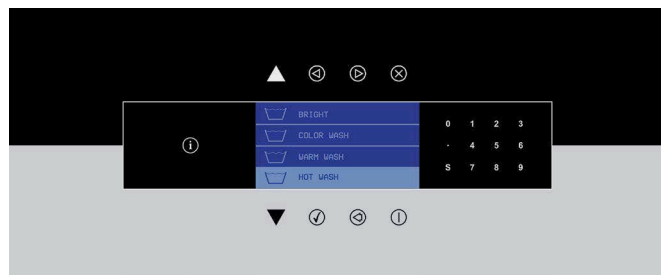

WASH
COMMERCIAL LAUNDRY

800-236-5599 | www.wash.com/on-premise