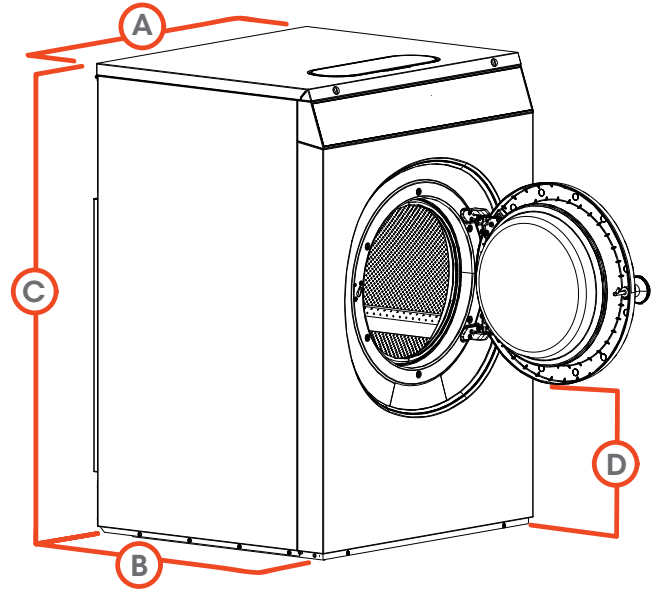

Hardmount Washer-Extractor

Specifications

		PAN040
Control Option		X Control+
Capacity - lb (kg)		40 (18)
Overall Width - in (mm)		35.03 (890)
Overall Depth - in (mm)		36.02 (915)
Overall Height - in (mm)		55.51 (1410)
Cylinder Diameter - in (mm)		29.53 (750)
Cylinder Depth - in (mm)		16.14 (410)
Cylinder Volume - cu. ft (liters)		6.4 (181)
Door Opening Size - in (mm)		18.11 (460)
Door Bottom to Floor - in (mm)		18.31 (465)
Wash Speed - RPM		42
Extractor Speed - RPM		690
Extract G-Force		200
Water Inlet Connection - in (mm)		2 x 0.75 (19)
Steam Inlet Connection - in (mm)		0.5 (13)
Drain Diameter - in (mm)		3 (76)
Motor Power Consumption - HP (kW)		1 (0.75)
Voltage Wires/Circuit Breaker - FLA*	208-240/60/1	15-9.1
Shipping Dimensions Approx- in (mm)	Width	36.42 (925)
	Depth	38.19 (970)
	Height	61.02 (1550)
Net Weight - lb (kg)		695 (315)
Shipping Weight - lb (kg)		739 (335)
Agency Approvals		CSA