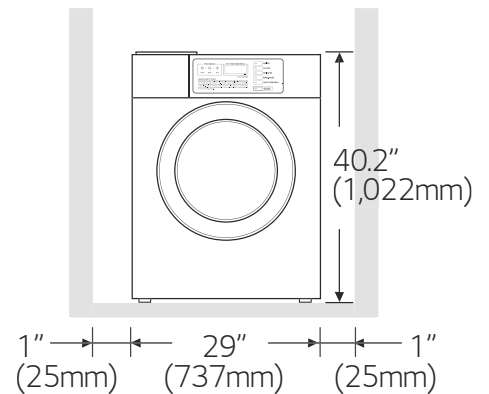

TITAN MAX DRYER SPECIFICATIONS

MODEL	Gas TLD1840*G*	Elec TLD1840*E*

CYLINDER			
Drum Volume	cu.ft (ℓ)	9.0 (254)	9.0 (254)
Diameter	in. (mm)	28.2 (716)	28.2 (716)
Depth	in. (mm)	24.2 (614)	24.2 (614)

DIMENSIONS			
Product (WxHxD)	in	29 x 40.2 x 31.9	29 x 40.2 x 31.9
	mm	737 x 1,022 x 810	737 x 1,022 x 810
With Door Open	in. (mm)	53.2 (1,350)	53.2 (1,350)
Carton (WxHxD)	in	31.5 x 45.6 x 33.8	31.5 x 45.6 x 33.8
	mm	800 x 1158 x 858	800 x 1158 x 858
Weight (Product/Carton)	lb (kg)	150 (68.2) / 167.1 (75.8)	150 (68.2) / 167.1 (75.8)

RATING			
Electric Ratings	V/Hz/A	120 / 60 / 5	240 / 60 / 26 208 / 60 / 23

CONSUMPTION INDEX (PER CYCLE)			
Electricity	kW	0.35	5.4-5.8

SYSTEM & CONTROL			
Heating Type		Gas (LNG/LPG)¹⁾	Electric
Type of Drying		Ventilation	Ventilation
Air Flow	CFM	210	210
Gas Ratings⁰⁾	kW/BTU	7.4 / 25,000	-
Motor	kW	0.33	0.33
Program Duration in Minutes (Default)⁰⁾	min	40	40

CONNECTIONS			
Air Outlet Diameter	in. (mm)	4 (100)	4 (100)
Exhaust Airflow Diameter	in. (mm)	4 (100)	4 (100)

PROGRAMS			
Program List		High Temp	High Temp
		Med Temp	Med Temp
		Low Temp	Low Temp
		No Heat	No Heat

EXTERNAL FINISH			
Drum		Stainless Steel	Stainless Steel

Front