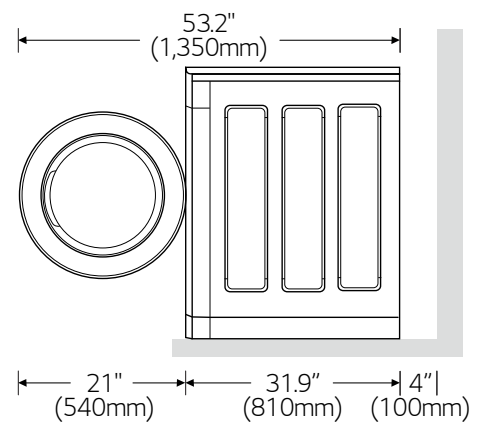

TITAN MAX DRYER SPECIFICATIONS

MODEL	Gas TLD1840*G*	Elec TLD1840*E*

CYLINDER			
Drum Volume	cu.ft (ℓ)	9.0 (254)	9.0 (254)
Diameter	in. (mm)	28.2 (716)	28.2 (716)
Depth	in. (mm)	24.2 (614)	24.2 (614)

DIMENSIONS			
Product (WxHxD)	in	29 x 40.2 x 31.9	29 x 40.2 x 31.9
	mm	737 x 1,022 x 810	737 x 1,022 x 810
With Door Open	in. (mm)	53.2 (1,350)	53.2 (1,350)
Carton (WxHxD)	in	31.5 x 45.6 x 33.8	31.5 x 45.6 x 33.8
	mm	800 x 1158 x 858	800 x 1158 x 858
Weight (Product/Carton)	lb (kg)	150 (68.2) / 167.1 (75.8)	150 (68.2) / 167.1 (75.8)

RATING			
Electric Ratings	V/Hz/A	120 / 60 / 5	240 / 60 / 26 208 / 60 / 23

CONSUMPTION INDEX (PER CYCLE)			
Electricity	kW	0.35	5.4-5.8

SYSTEM & CONTROL			
Heating Type		Gas (LNG/LPG)¹⁾	Electric
Type of Drying		Ventilation	Ventilation
Air Flow	CFM	210	210
Gas Ratings⁰⁾	kW/BTU	7.4 / 25,000	-
Motor	kW	0.33	0.33
Program Duration in Minutes (Default)⁰⁾	min	40	40

CONNECTIONS			
Air Outlet Diameter	in. (mm)	4 (100)	4 (100)
Exhaust Airflow Diameter	in. (mm)	4 (100)	4 (100)

PROGRAMS			
Program List		High Temp	High Temp
		Med Temp	Med Temp
		Low Temp	Low Temp
		No Heat	No Heat

EXTERNAL FINISH			
Drum		Stainless Steel	Stainless Steel

Front

Side

PRODUCT IMAGE